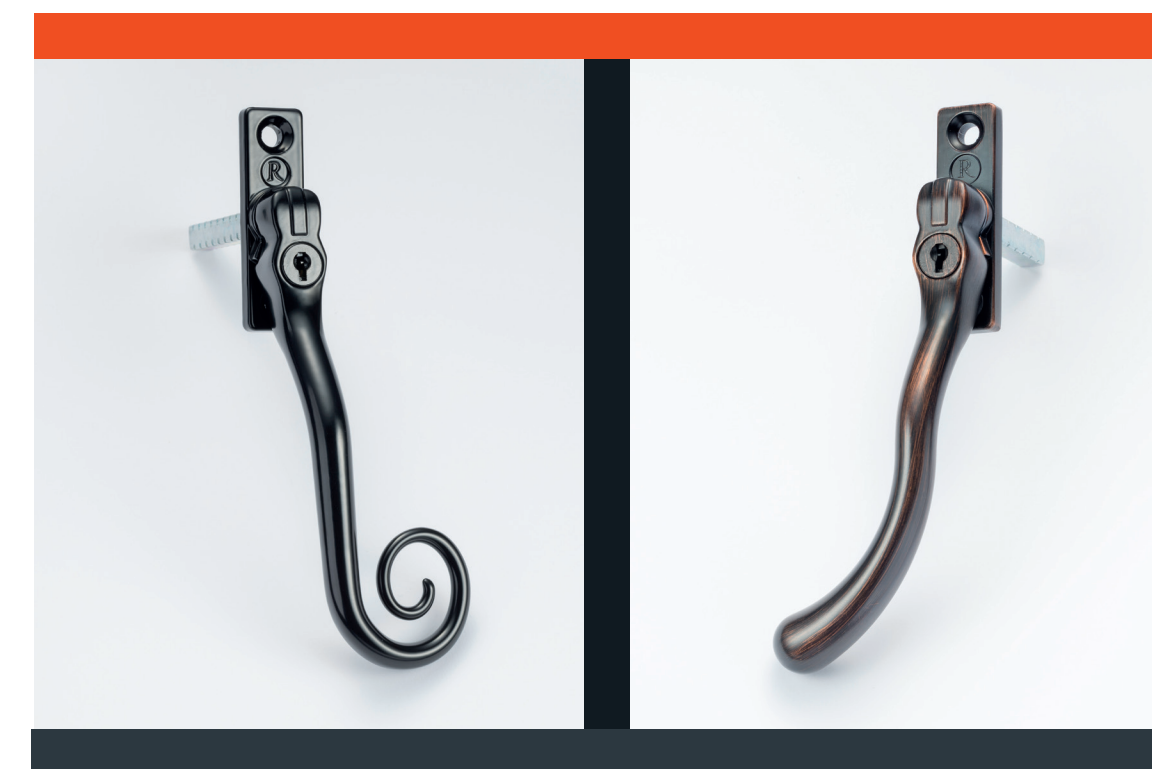

Handles & Stays

Personalise your windows with our Romatopola Hardware. It is Latin for hardware!

Our range includes key locking Monkey Tail or Pear Drop handles with matching peg stays in nine colour options. There is a colour to suit all tastes, ideal for recreating a period allure or to complement a more contemporary appearance.

Get in touch for a copy of our hardware brochure: journey@residencecollection.co.uk.