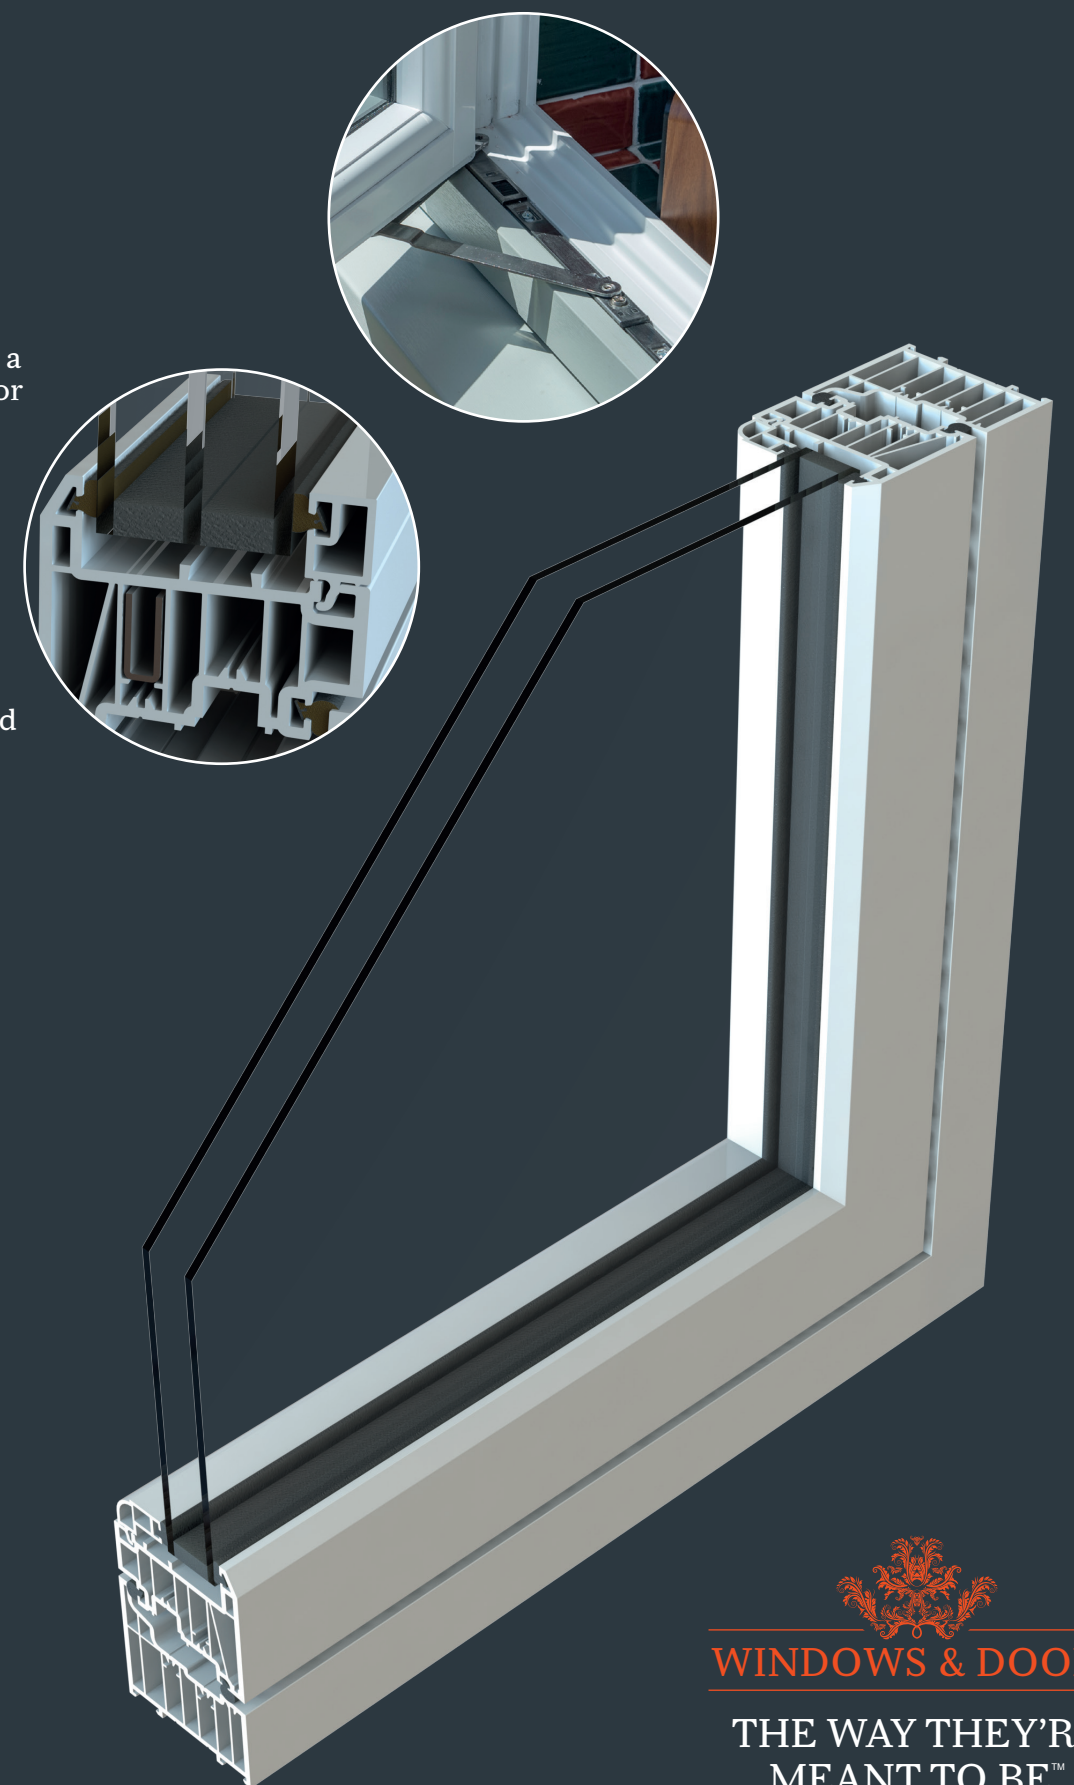

7 Chamber Design

Residence 7 has been engineered to meet current and anticipated future standards. Other window frames typically offer 3 or 5 chambers and are usually 70mm wide, R7 has 7 chambers and is 75mm wide, resulting in superior thermal, acoustic, strength and security performances.