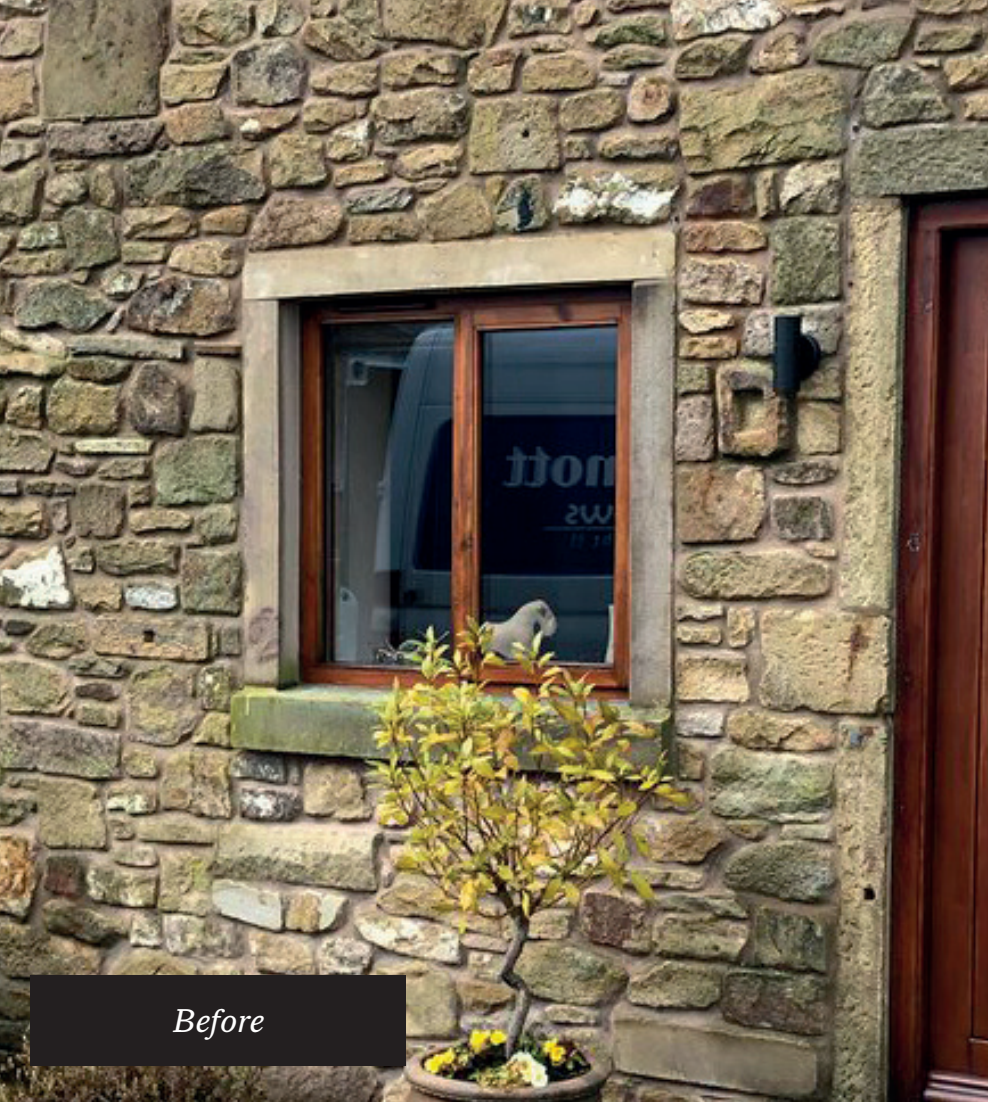

Tailored To You

Residence 7 windows and doors are finished to perfection, combining a modern flush appearance and unquestionable market leading design features and performance, all in a maintenance free material. Available as casement windows, shaped windows, bay and bow windows, orangeries, conservatories, single doors and French doors - R7 has all the choices for your perfect home.

Your Home, Your Way

Create an individual design statement for your home with a range of luxury colour finishes and hardware options, all have been carefully created with you in mind, allowing you to replace your current windows and doors with a more efficient, secure and attractive system.

Residence 7, the only choice for your home.

WINDOWS & DOORS

THE WAY THEY'RE MEANT TO BE™