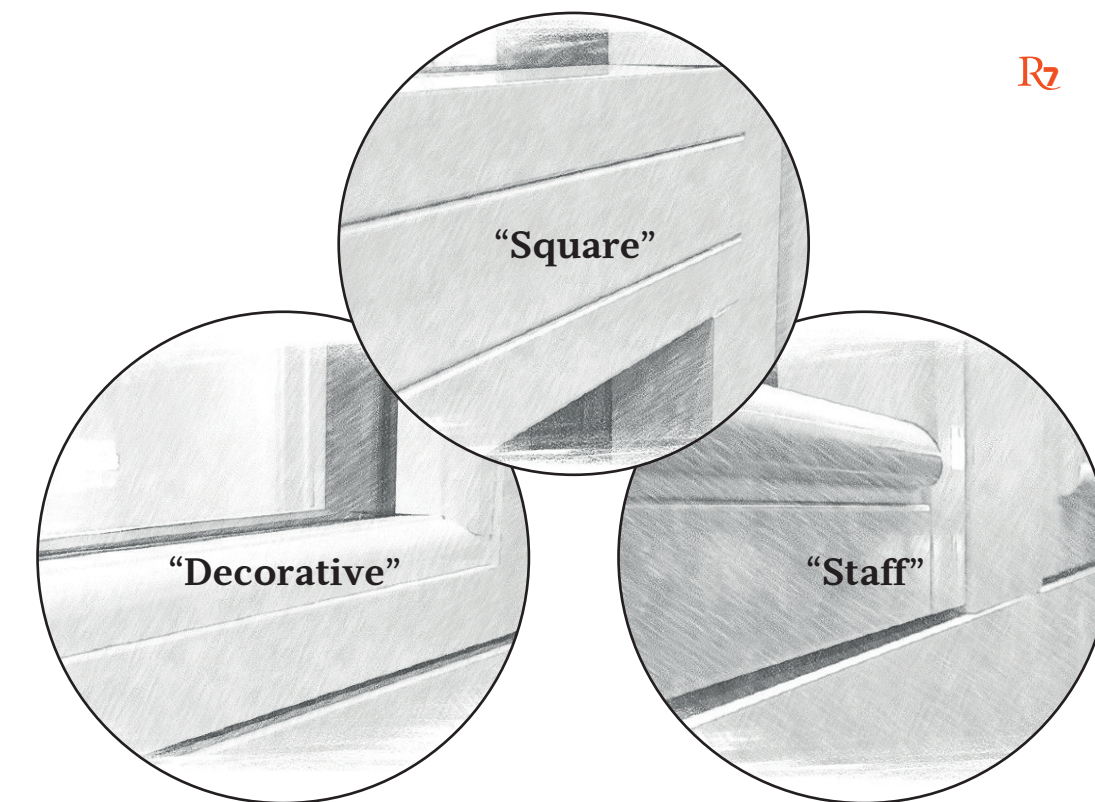

Manufacturing Techniques

Residence 7 has been designed to embrace two types of modern manufacturing techniques. A modern welding technique fuses the joints together diagonally with a visible seam for a contemporary appearance. A mechanical joint fabrication has a more traditional look. Both offer the same quality features and benefits, just a difference in appearance.

WINDOWS & DOORS
THE WAY THEY'RE
MEANT TO BE™

After - Painswick
External R7

Before

After - Chalk White
Internal R7

Chalk White (unfoiled) finish with a Decorative Glazing Bead

Personalised Internal Style

A glazing bead is the part that secures your glass and by choosing one of our five glazing bead options to suit your individual style, you can personalise the internal aesthetic of your windows. With a choice of both 28mm double glazing and 44mm triple glazing, performance comes as standard.

There are five options to choose from; 28mm Decorative, 28mm Staff, 28mm Square, 44mm Decorative & 44mm Square.

Handles & Stays

Personalise your windows with our Romatopola Hardware. It is Latin for hardware!